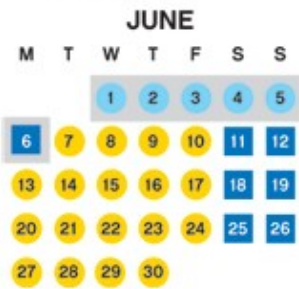

# LEGOLAND® Opening Hours 2011

- 9.30am - 6pm    
 ● 9.30am - 6.30pm    
 ■ 9.30am - 7pm    
 ★ 9.30am - 8pm    
 ● 10am - 5pm    
 ■ 10am - 6pm
- 10am - 7pm    
 ★ 10am - 9pm Some rides will close earlier    
 ▲ CLOSED
- EXCLUSIVE TO ANNUAL PASS HOLDERS
- NO ENTRY TO LEGOLAND STANDARD ANNUAL PASS HOLDERS DURING OPENING HOURS OR TO MERLIN STANDARD ANNUAL PASSES BEFORE 2PM
- NO ENTRY TO STANDARD ANNUAL PASS HOLDERS