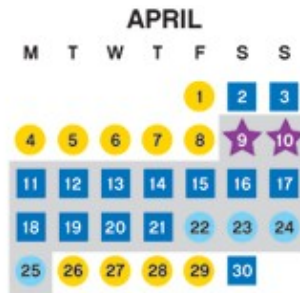

# LEGOLAND® Opening Hours 2011

- 9.30am - 6pm    
 ● 9.30am - 6.30pm    
 ■ 9.30am - 7pm    
 ★ 9.30am - 8pm    
 ● 10am - 5pm    
 ■ 10am - 6pm
- 10am - 7pm    
 ★ 10am - 9pm Some rides will close earlier    
 ▲ CLOSED
- EXCLUSIVE TO ANNUAL PASS HOLDERS
- NO ENTRY TO LEGOLAND STANDARD ANNUAL PASS HOLDERS DURING OPENING HOURS OR TO MERLIN STANDARD ANNUAL PASSES BEFORE 2PM
- NO ENTRY TO STANDARD ANNUAL PASS HOLDERS