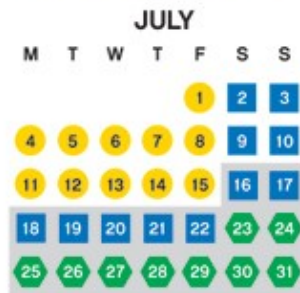

# LEGOLAND® Opening Hours 2011

- 9.30am - 6pm    
 ● 9.30am - 6.30pm    
 ■ 9.30am - 7pm    
 ★ 9.30am - 8pm    
 ● 10am - 5pm    
 ■ 10am - 6pm
- 10am - 7pm    
 ★ 10am - 9pm Some rides will close earlier    
 ▲ CLOSED
- EXCLUSIVE TO ANNUAL PASS HOLDERS
- NO ENTRY TO LEGOLAND STANDARD ANNUAL PASS HOLDERS DURING OPENING HOURS OR TO MERLIN STANDARD ANNUAL PASSES BEFORE 2PM
- NO ENTRY TO STANDARD ANNUAL PASS HOLDERS