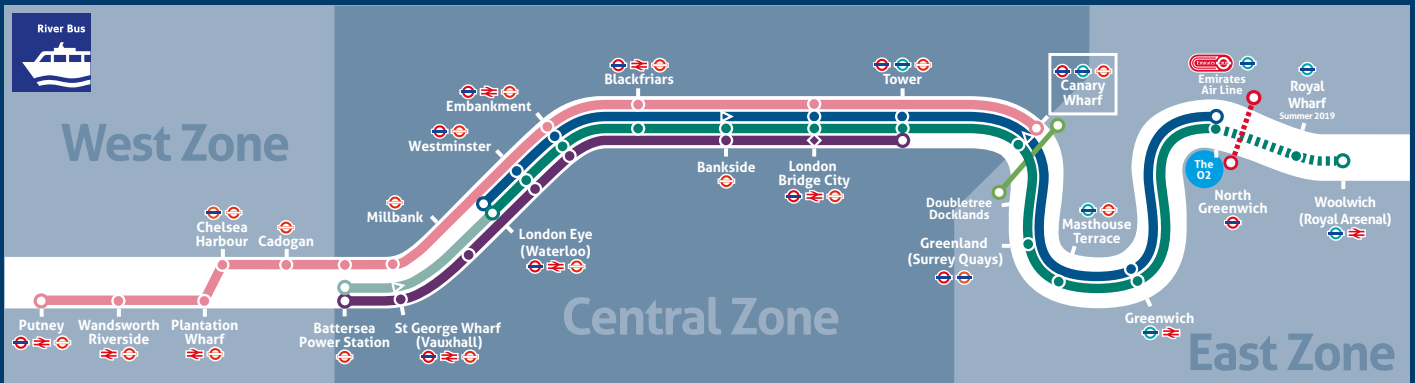

RB4	RB4	RB4	RB4	RB4	RB4	RB4	RB4	RB4	RB4	RB4	RB4	RB4	RB4	RB4	RB4	RB4	RB4	RB4	RB4	RB4	RB4	RB4	RB4	RB4
Canary Wharf	1445	1500	1515	1530	1545	1600	1615	1630	1646	1702	1712	1723	1735	1748	1803	1818	1833	1848	1903	1918	1933	1948	2003	-
Doubletree Docklands	1448	1503	1518	1533	1548	1603	1618	1633	1649	1705	1715	1726	1738	1751	1806	1821	1836	1851	1906	1921	1936	1951	2006	-

RB4	RB4	RB4	RB4	RB4	RB4	RB4	RB4	RB4	RB4	RB4	RB4	RB4	RB4	RB4	RB4	RB4	
Canary Wharf	2103	2116	2126	2136	2153	2206	2216	2230	2240	2250	2305	2315	2325	2340	2350	0005	0015
Doubletree Docklands	2106	2119	2129	2139	2156	2209	2219	2233	2243	2253	2308	2318	2328	2343	2353	0008	0018

RB4	RB4	RB4	RB4	RB4	RB4	RB4	RB4	RB4	RB4	RB4	RB4	RB4	RB4	RB4	RB4	RB4	RB4	RB4	RB4	RB4	RB4	RB4	RB4	RB4
Doubletree Docklands	1440	1455	1510	1525	1540	1555	1610	1625	1640	1657	1707	1718	1730	1743	1758	1813	1828	1843	1858	1913	1928	1943	1958	-
Canary Wharf	1443	1458	1513	1528	1543	1558	1613	1628	1643	1700	1710	1721	1733	1746	1801	1816	1831	1846	1901	1916	1931	1946	2001	-

Route Map

Route map key

- RB1 – Stopping service
- RB1 – AM peak & weekend evenings
- ▶ RB1 – AM Eastbound peak only
- RB1/RB5 – Limited service
- RB1X – Express service (weekend only)
- ◀ RB1X – Westbound stop only
- ▶ RB1X – Eastbound stop only
- RB2 – Weekdays off peak & weekends
- ◊ RB2 – Weekends London Bridge via Tower
- RB4 – Doubletree Docklands ferry
- RB6 – Monday to Friday only
- Emirates Air Line
- Canary Wharf** Pier in both Central and East Zones
- Underground
- Overground
- Docklands Light Railway
- National Rail
- Santander Cycle Hire
- ♿ All our boats are wheelchair accessible
- All our piers are wheelchair accessible except for London Bridge, Wandsworth Riverside Quarter and Cadogan Piers
- Mobility scooter users must join our Mobility Scooter Recognition Scheme in advance of travel
- 🚲 Bikes are permitted